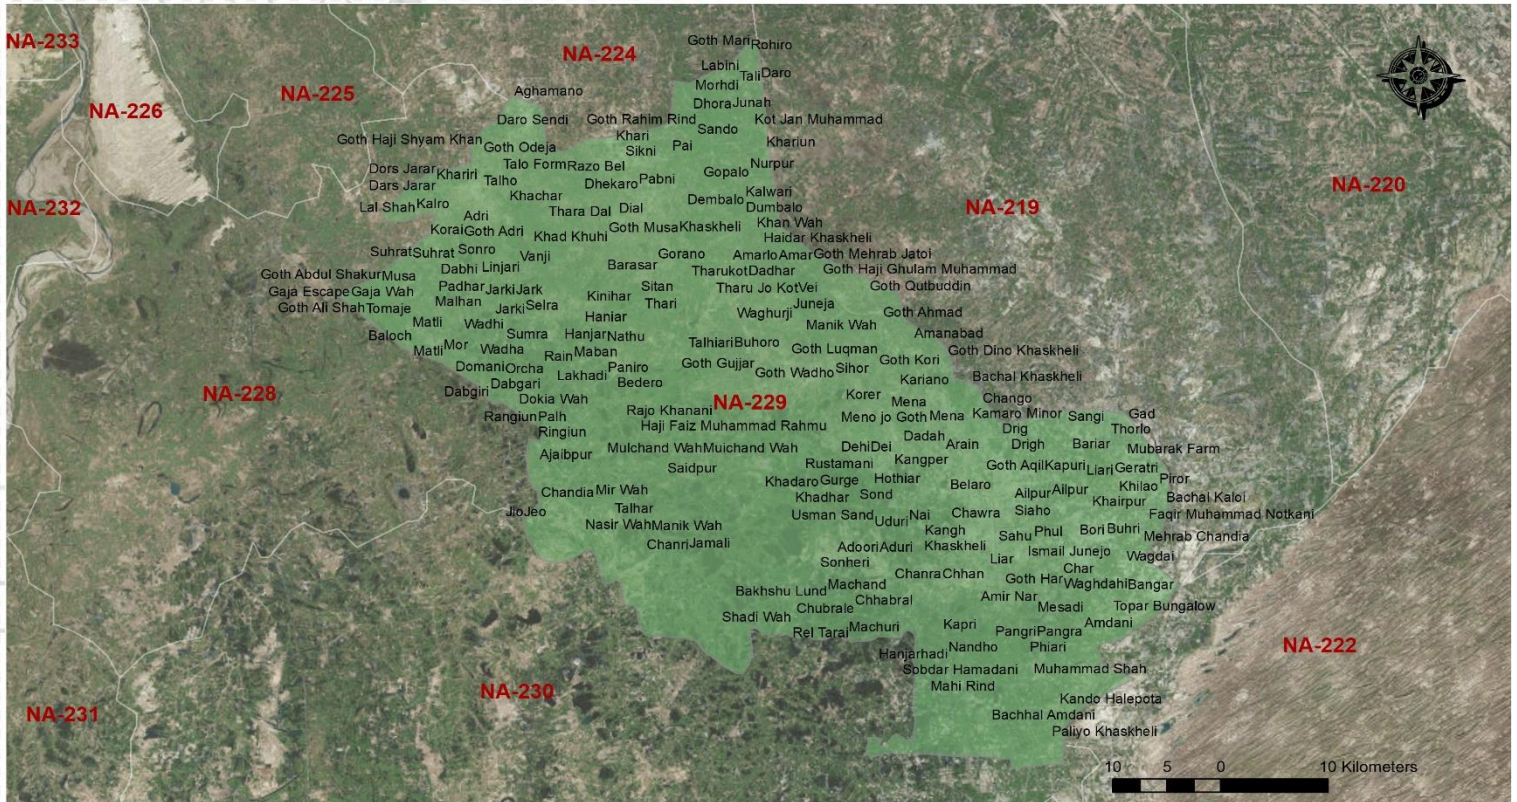

CONSTITUENCY PROFILE

NA-229 BADIN-I

SINDH

**CONSTITUENCY
POPULATION**

922,910

VOTER STATISTICS

Male **208,708**

Female **175,442**

Total **384,150**

42% of the total population are registered as voters

POLLING STATIONS

57 **53** **208** **318**
Male Female Combined Total

Number of polling stations where registered voters exceed 1,200 **148**

POLLING BOOTHS

587 **518** **1,105**
Male Female Total

AVERAGE VOTER AT POLLING STATION **1,208** AVERAGE VOTER AT POLLING BOOTH **348**

LIST OF CONTESTING CANDIDATES

#	Name	Name of Political Party
1	Ghulam Ali Nizamani	Independent
2	Muhammad Ibrahim Kamboh	Pakistan Muslim League (Nawaz)
3	Muhammad Hassam Mirza	Grand Democratic Alliance
4	Muhammad Essa	Muttahidda Majlis-e-Amal Pakistan
5	Mir Raheel Talpur	Independent
6	Mir Ghulam Shah	Independent
7	Mir Ghulam Ali Talpur	Pakistan Peoples Party Parliamentarians